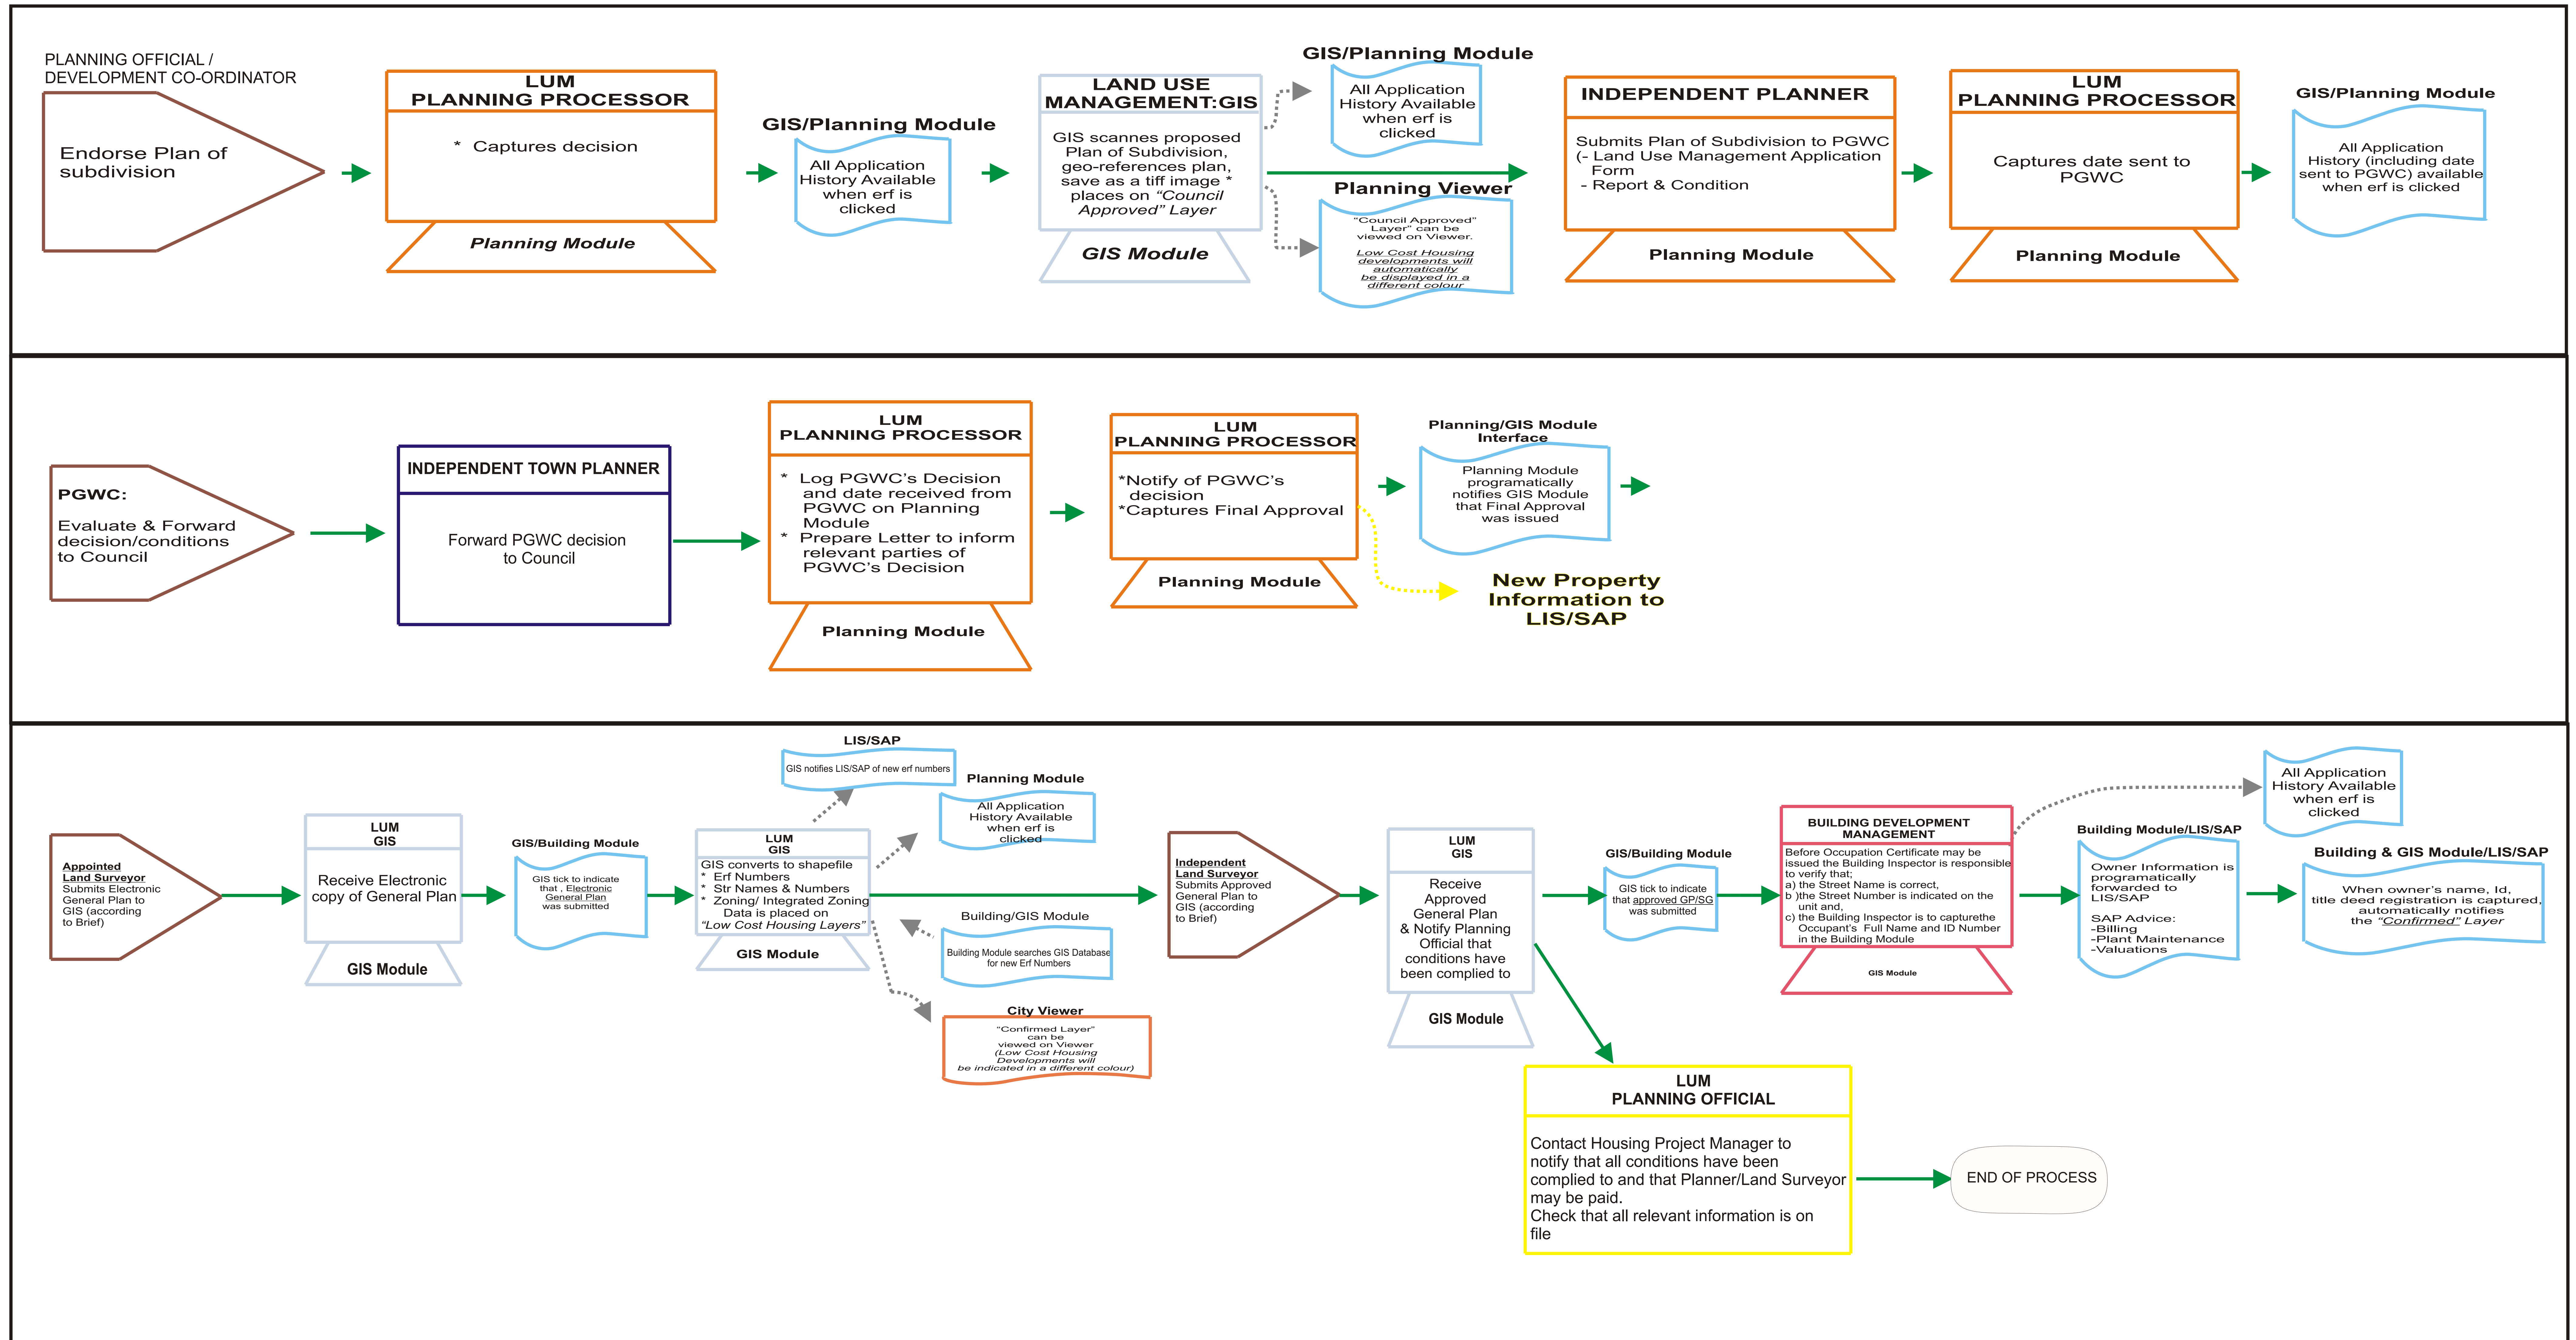

# INTEGRATED SYSTEM FOR PLANNING

## Process Name: Low Cost Housing: Subdivision of Area Designated According to Act 113

**COLOUR CODE**

- Independent Town Planner
- LUM: Planning Processor
- LUM: Planning O
- PGWC
- LUM: GIS
- Building Development Management
- Interface

Version 1  
June 2006

# Process Name: Low Cost Housing: Subdivision of Area Designated According to Act 113 (Continue)

**COLOUR CODE**

|   |            |
|---|------------|
| Independent Town Planner                  | Blue       |
| LUM: Planning Processor                   | Orange     |
| LUM: Planning O                           | Yellow     |
| PGWC                                      | Green      |
| LUM: GIS                                  | Light Blue |
| Building Development Management Interface | Red        |