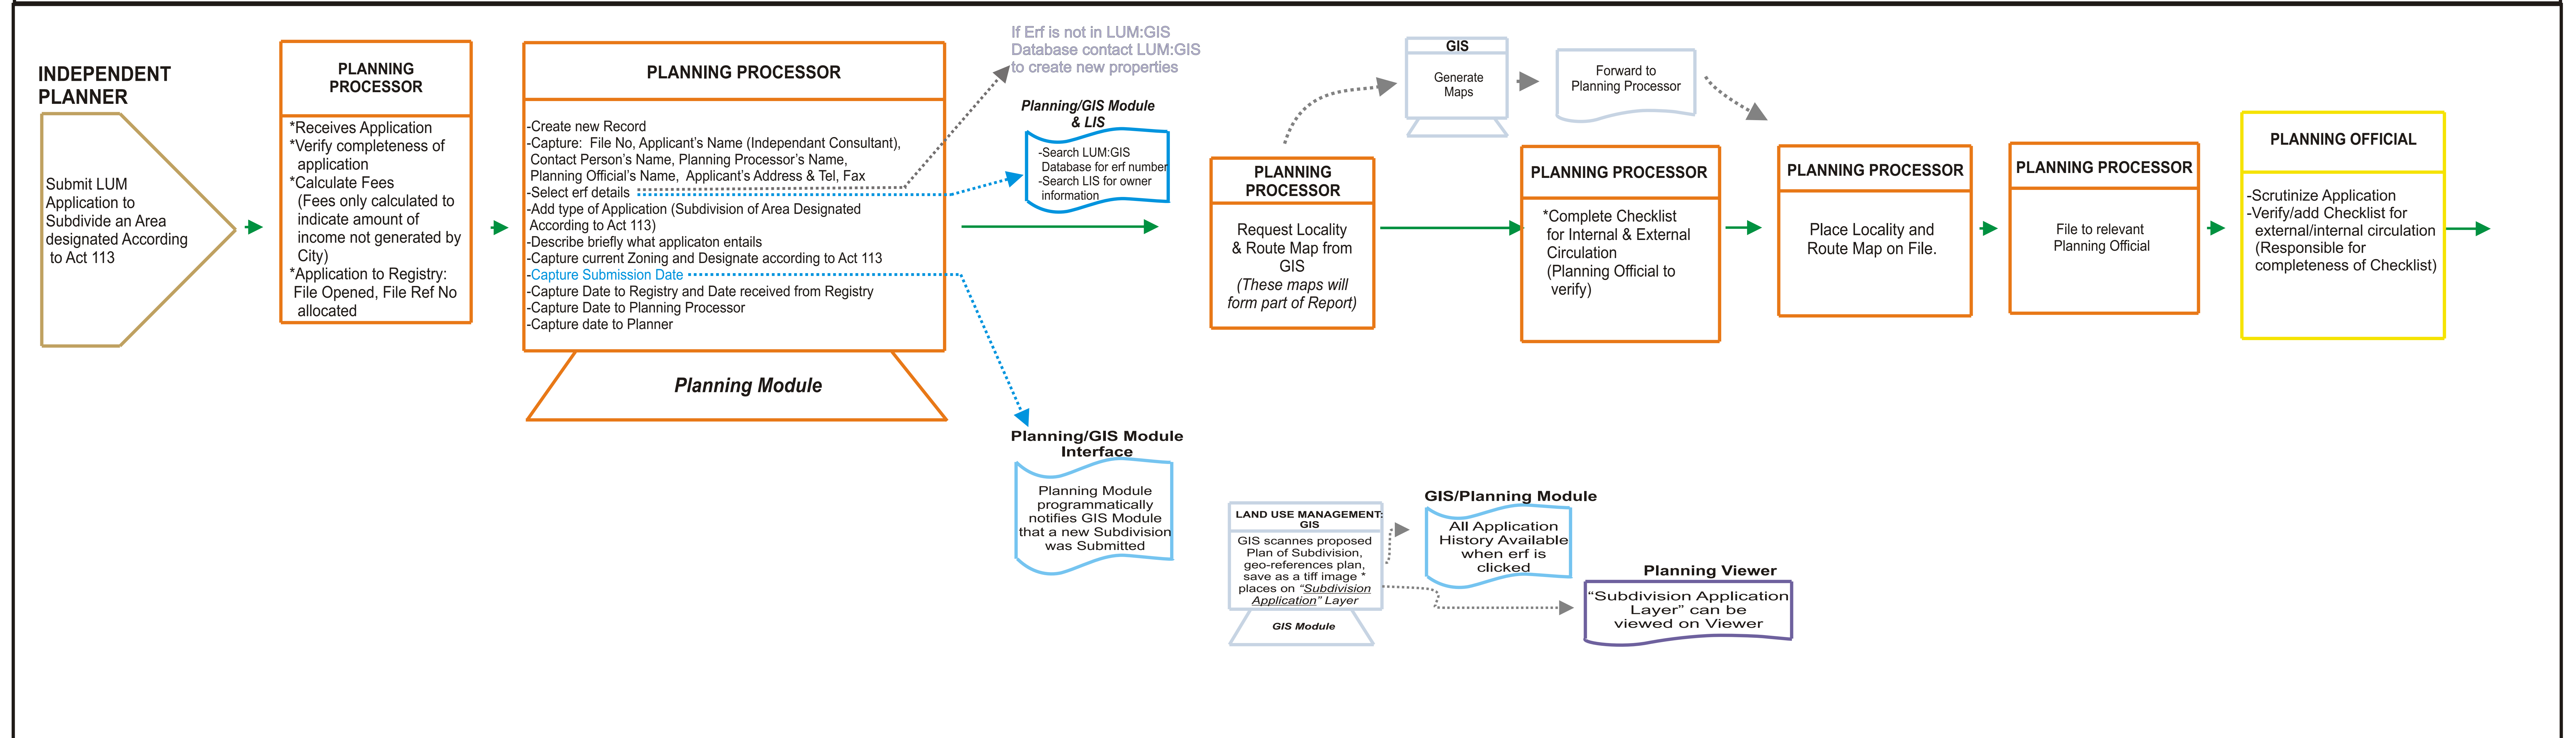

# INTEGRATED SYSTEM FOR PLANNING

## Process Name: Low Cost Housing: Subdivision of Area Designated According to Act 113

**COLOUR CODE**

- Independent Town Planner
- LUM: Planning Processor
- LUM: Planning O
- PGWC
- LUM: GIS
- Building Development Management
- Interface

# Process Name: Low Cost Housing: Subdivision of Area Designated According to Act 113 (Continue)

**COLOUR CODE**

|   |            |
|---|------------|
| Independent Town Planner                  | Blue       |
| LUM: Planning Processor                   | Orange     |
| LUM: Planning O                           | Yellow     |
| PGWC                                      | Green      |
| LUM: GIS                                  | Light Blue |
| Building Development Management Interface | Red        |