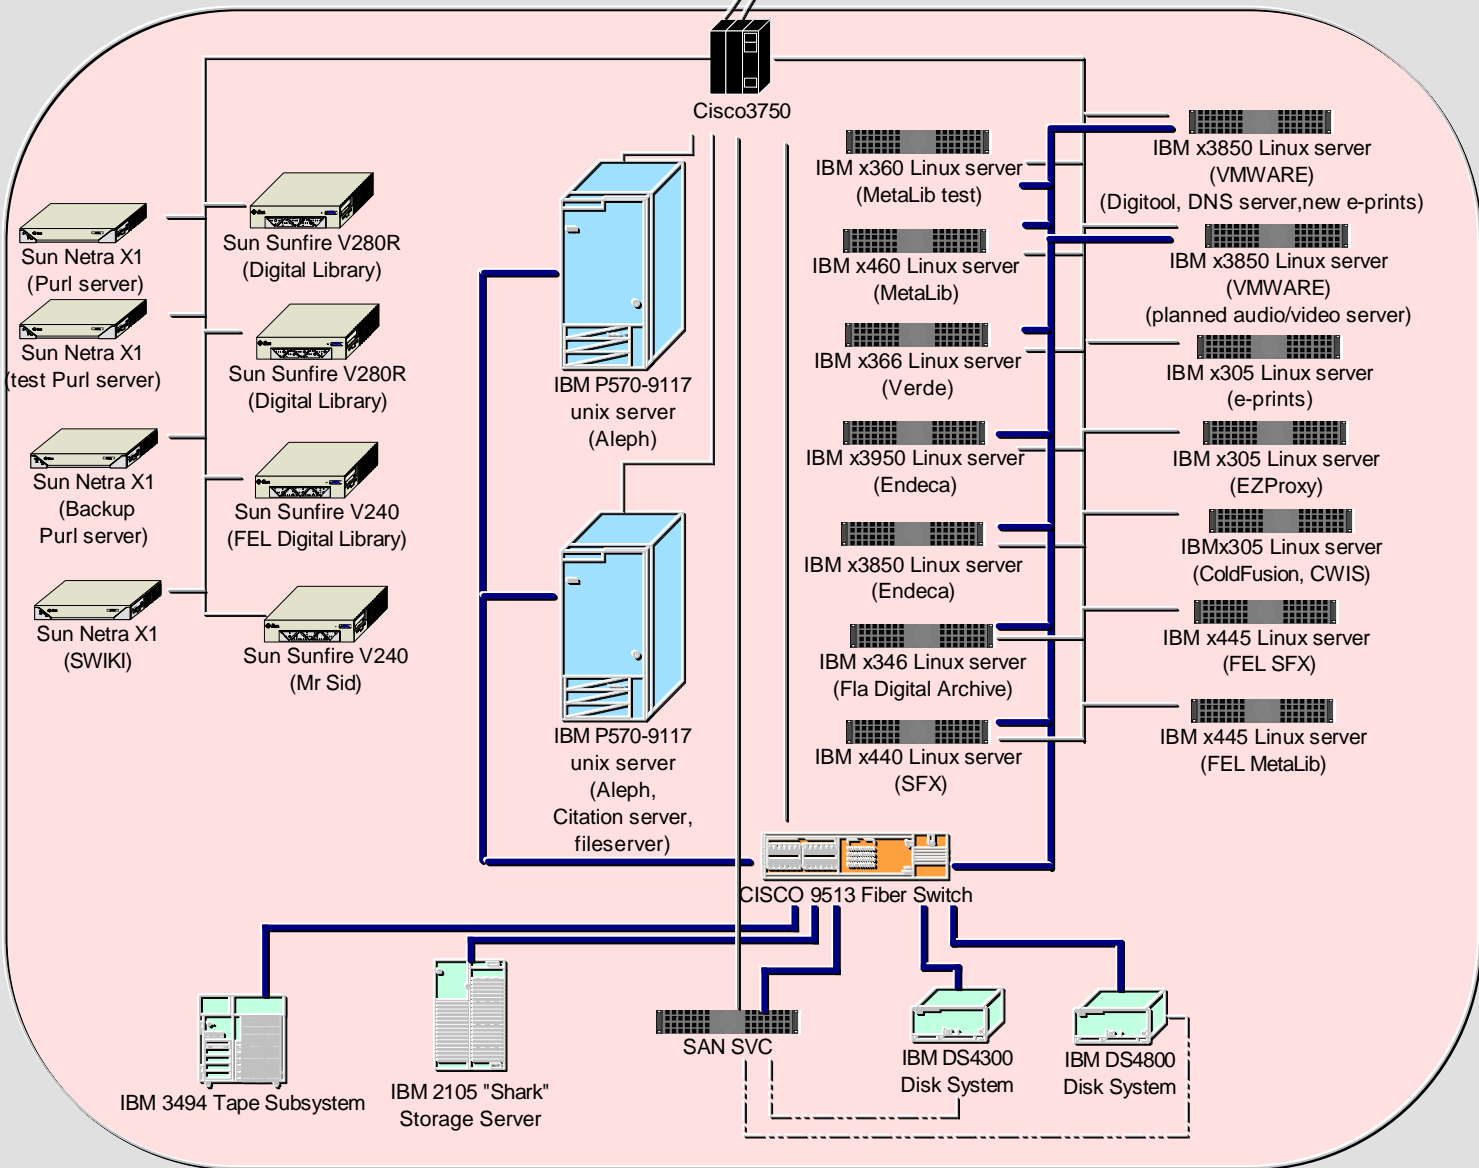

FCLA Network Layout

- Ethernet (1Gb)
- SAN network (fiber)
- - - SAN control (virtual)

Primary Site: Computing and Network Services @ UF

Continuity of Operations Site at Northwest Regional Data Center