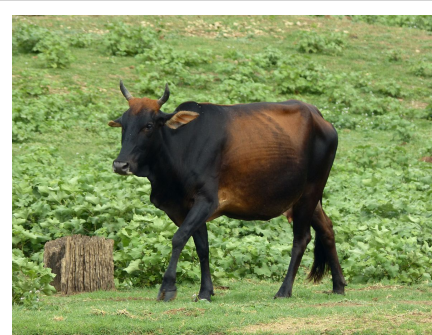

Origin

Zebu cattle are thought to be derived from Asian aurochs, sometimes regarded as a subspecies, *Bos primigenius namadicus* Wild Asian aurochs disappeared during the time of the Indus Valley Civilization from its range in the Indus basin and other parts of the Indian subcontinent possibly due to inter-breeding with domestic zebu and resultant fragmentation of wild populations due to loss of habitat.

Breeds

There are some 75 known breeds of zebu, split about evenly between African breeds and South Asian ones. The major zebu cattle breeds of the world include Gir, Guzerat, Kankrej, Indo-Brazilian, Brahman, Nelore, Ongole, Sahiwal, Red Sindhi, Butana, Kenana, Boran, Baggara, Tharparkar, Kangayam, Chinese Southern Yellow, Philippine native, Kedah - Kelantan, and local Indian Dairy (LID). Other breeds of zebu are quite local, like the Haryana of Haryana and eastern Punjab^[1] or the Rath of Alwar in eastern Rajasthan.^[2]

The Sanga cattle breeds originated from hybridization of zebu with indigenous humpless cattle in Africa; they include the Afrikaner, Red Fulani, Ankole-Watusi, and many other breeds of central and southern Africa. Sanga cattle can be distinguished from pure zebu by having smaller humps located farther forward on the animals.

Characteristics

Zebu have humps on the shoulders, large dewlaps and droopy ears.

Female zebu in Sri Lanka