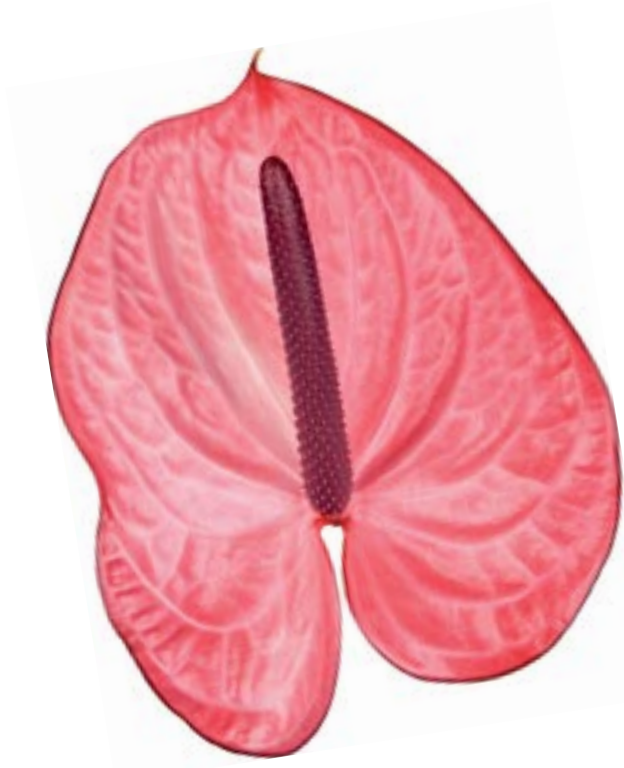

Candy®

🌿 Colour	Pink
📏 Size in cm	13-15
🌱 m²/year	87
🌿 m²	14
🕒 Days	38