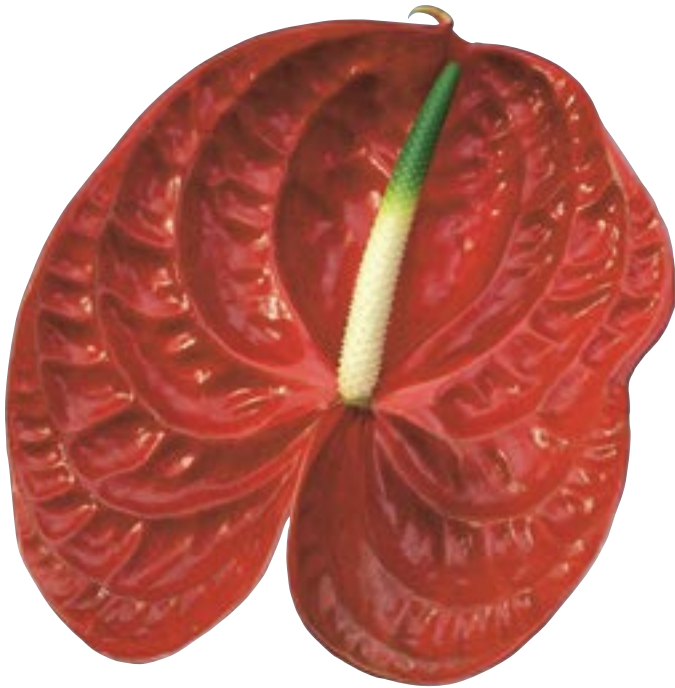

Saffron®

 Colour	Orange
 Size in cm	13-15
 m ² /year	109
 m ²	14
 Days	33

Casino®

 Colour	Orange
 Size in cm	13-15
 m ² /year	80
 m ²	14
 Days	24

Calisto®

📏 Colour	Red
📏 Size in cm	15-17
🌱 m ² /year	85
🌱 m ²	14
🕒 Days	29

Singita®

📏 Colour	Red, White veins
📏 Size in cm	11-13
🌱 m ² /year	91
🌱 m ²	14
🕒 Days	32

Fire®

 Colour	Red
 Size in cm	13-15
 m ² /year	78
 m ²	14
 Days	21

Arena®

 Colour	Red
 Size in cm	13-15
 m ² /year	84
 m ²	14
 Days	36