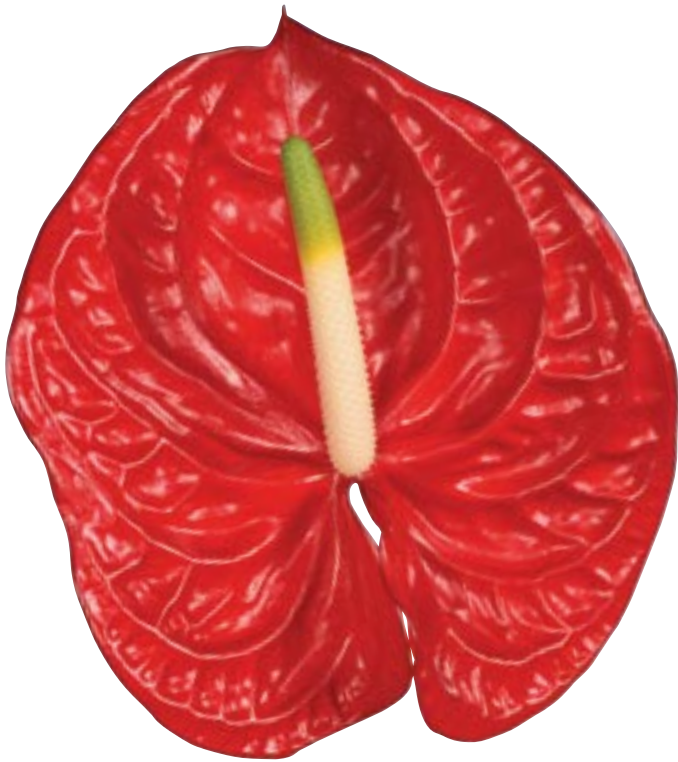

Eterno®

Colour	Red
Size in cm	15-17
m²/year	82
m²	14
Days	38