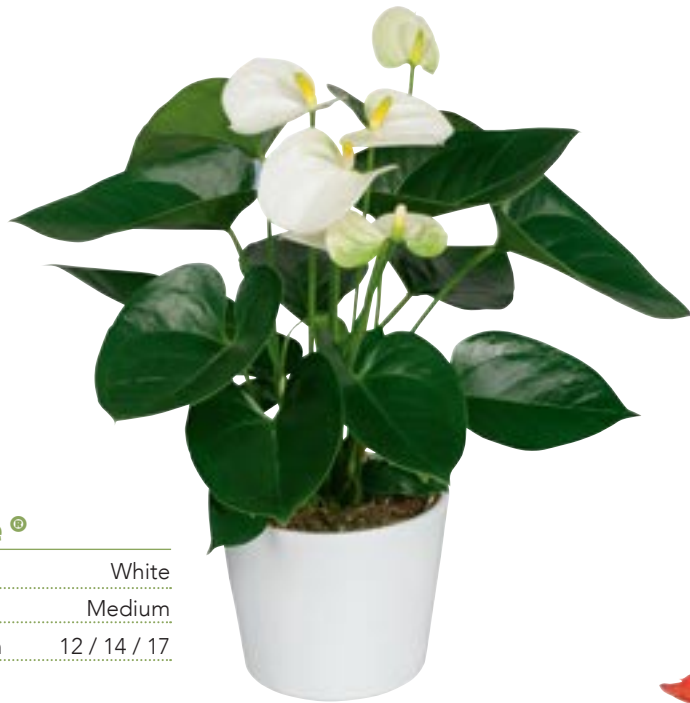

Almera®

🌿 Colour	Red
📏 Size	Large
📏 Pot size in cm	12 / 14

Fiesta®

🌿 Colour	Red
📏 Size	Small
🪴 Pot size in cm	9 / 12

Sierra White®

🌿 Colour	White
📏 Size	Medium
🪴 Pot size in cm	12 / 14 / 17

Sweet Dream®

🌿 Colour	Pink
📏 Size	Medium
🪴 Pot size in cm	9 / 12 / 14 / 17

Cirano®

🌿 Colour	Purple
📏 Size	Small
🪴 Pot size in cm	9 / 12 / 14 / 17

Cavalli®

🌿 Colour	Purple
📏 Size	Large
📏 Pot size in cm	14 / 17

Edison®

🌿 Colour	Red
📏 Size	Large
📏 Pot size in cm	12 / 14 / 17

Matiz®

🌿 Colour	Orange
📏 Size	Medium
📏 Pot size in cm	12 / 14 / 17

Sierra White®

🌿 Colour	White
📏 Size	Medium
📏 Pot size in cm	12 / 14 / 17

NEW

Sierra Orange®

🌿 Colour	Orange
📏 Size	Medium
📏 Pot size in cm	12 / 14

Sierra Magic®

🌿 Colour	Red
📏 Size	Medium
📏 Pot size in cm	9 / 12 / 14

Nubira®

🍃 Colour	Red
🌿 Size	Large
🪴 Pot size in cm	14 / 17

Leganza®

🍃 Colour	Salmon
🌿 Size	Medium
🪴 Pot size in cm	12 / 14 / 17

Sharade White®

🍃 Colour	White
🌿 Size	Medium
🪴 Pot size in cm	14 / 17

Felicita®