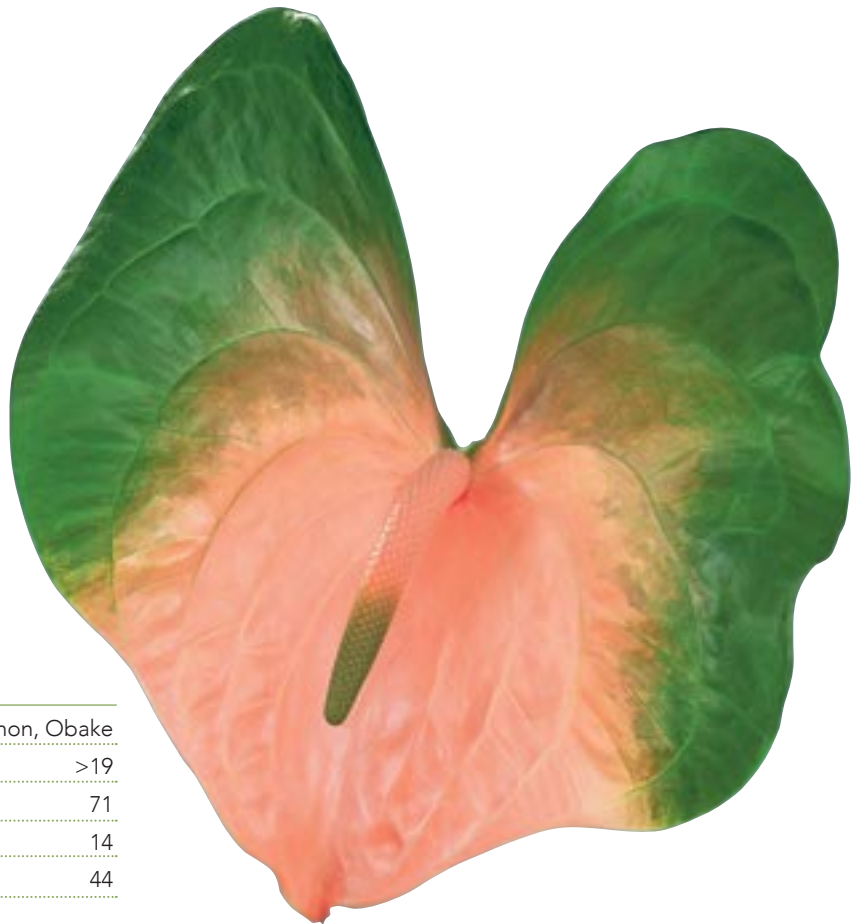

Baron®

Colour	Salmon, Obake
Size in cm	>19
m²/year	71
m²	14
Days	44