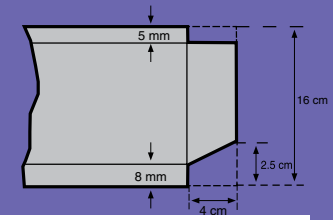

CUTTING PIECES FOR 180 KG. 360 KG. 540 KG. AND 1,360 KG

MEASUREMENTS FOR 360 KG SILOS

- Cylinder One 2,44 meter (8 feet) galvanised sheet
- Cylinder Lid and Bottom: diam 78 cm
- Bottom of Intake Throat: diam 27 cm
- Bottom of Seed Outlet: diam 14 cm
- Strip for Intake Throat: 84 x 9 cm
- Strip for Intake Throat Lid: 84 x 6 cm
- Strip for Seed Outlet: 41 x 13 cm
- Strip for Seed Outlet Lid: 42 x 9 cm

Note: If the available galvanised sheets measure only 180 cm (6 foot), add a 61 cm (2 foot) piece.

1, 1/3 sheet

MEASUREMENTS FOR 180 KG SILOS

- Cylinder One galvanised sheet
- Cylinder Lid and Bottom: diam 55-60 cm
- Bottom of Intake Throat: diam 25-30 cm
- Bottom of Seed Outlet: diam 10-15 cm
- Strip for Intake Throat: 84 x 9 cm
- Strip for Intake Throat Lid: 84 x 6 cm
- Strip for Seed Outlet: 41 x 13 cm
- Strip for Seed Outlet Lid: 42 x 9 cm

1 sheet

59 cm

MEASUREMENTS FOR 1,360 KG SILOS

Cylinder	4 galvanised sheets
Cylinder Lid and Bottom:	diam 115-120 cm
Bottom of Intake Throat:	diam 35-40 cm
Bottom of Seed Outlet:	diam 10-15 cm
Strip for Intake Throat:	123 x 11 cm
Strip for Intake Throat Lid:	123 x 7 cm
Strip for Seed Outlet:	53 x 16 cm
Strip for Seed Outlet Lid:	53 x 11 cm

MEASUREMENTS FOR 540 KG SILOS

Cylinder:	3 galvanised sheets
Cylinder Lid and Bottom:	diam 85-90 cm
Bottom of Intake Throat:	diam 35-40 cm
Bottom of Seed Outlet:	diam 10-15 cm
Strip for Intake Throat:	123 x 11 cm
Strip for Intake Throat Lid:	123 x 7 cm
Strip for Seed Outlet:	53 x 16 cm
Strip for Seed Outlet Lid:	53 x 11 cm