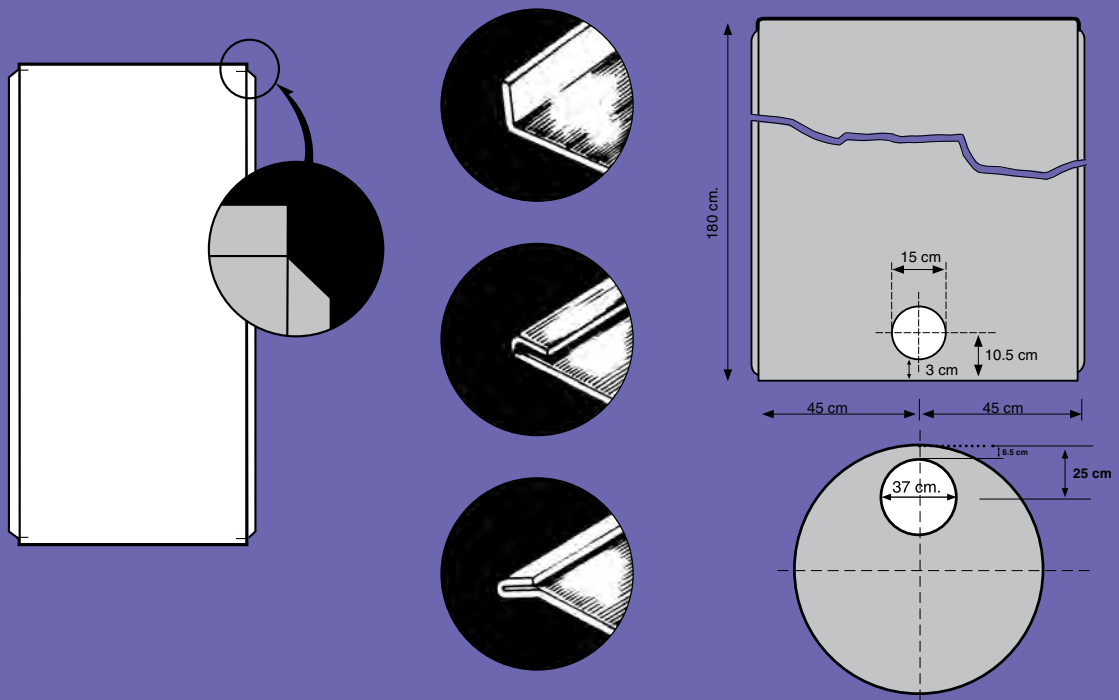

CUTTING PIECES FOR 180 KG. 360 KG. 540 KG. AND 1,360 KG

MEASUREMENTS FOR 360 KG SILOS

- Cylinder One 2,44 meter (8 feet) galvanised sheet
- Cylinder Lid and Bottom: diam 78 cm
- Bottom of Intake Throat: diam 27 cm
- Bottom of Seed Outlet: diam 14 cm
- Strip for Intake Throat: 84 x 9 cm
- Strip for Intake Throat Lid: 84 x 6 cm
- Strip for Seed Outlet: 41 x 13 cm
- Strip for Seed Outlet Lid: 42 x 9 cm

Note: If the available galvanised sheets measure only 180 cm (6 foot), add a 61 cm (2 foot) piece.

1, 1/3 sheet

MEASUREMENTS FOR 180 KG SILOS

- Cylinder One galvanised sheet
- Cylinder Lid and Bottom: diam 55-60 cm
- Bottom of Intake Throat: diam 25-30 cm
- Bottom of Seed Outlet: diam 10-15 cm
- Strip for Intake Throat: 84 x 9 cm
- Strip for Intake Throat Lid: 84 x 6 cm
- Strip for Seed Outlet: 41 x 13 cm
- Strip for Seed Outlet Lid: 42 x 9 cm

1 sheet

59 cm

MEASUREMENTS FOR 1,360 KG SILOS

Cylinder	4 galvanised sheets
Cylinder Lid and Bottom:	diam 115-120 cm
Bottom of Intake Throat:	diam 35-40 cm
Bottom of Seed Outlet:	diam 10-15 cm
Strip for Intake Throat:	123 x 11 cm
Strip for Intake Throat Lid:	123 x 7 cm
Strip for Seed Outlet:	53 x 16 cm
Strip for Seed Outlet Lid:	53 x 11 cm

MEASUREMENTS FOR 800 KG SILOS

Cylinder	3 galvanised sheets
Cylinder Lid and Bottom:	diam 85-90 cm
Bottom of Intake Throat :	diam 35-40 cm
Bottom of Seed Outlet:	diam 10-15 cm
Strip for Intake Throat:	123 x 11 cm
Strip for Intake Throat Lid:	123 x 7 cm
Strip for Seed Outlet:	53 x 16 cm
Strip for Seed Outlet Lid:	53 x 11 cm