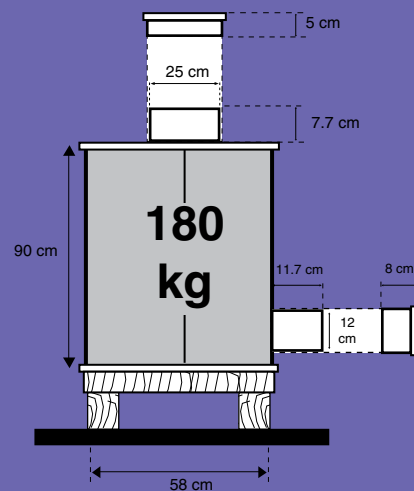

CUTTING PIECES FOR 180 KG. 360 KG. 540 KG. AND 1,360 KG

MEASUREMENTS FOR 360 KG SILOS

- Cylinder One 2,44 meter (8 feet) galvanised sheet
- Cylinder Lid and Bottom: diam 78 cm
- Bottom of Intake Throat: diam 27 cm
- Bottom of Seed Outlet: diam 14 cm
- Strip for Intake Throat: 84 x 9 cm
- Strip for Intake Throat Lid: 84 x 6 cm
- Strip for Seed Outlet: 41 x 13 cm
- Strip for Seed Outlet Lid: 42 x 9 cm

Note: If the available galvanised sheets measure only 180 cm (6 foot), add a 61 cm (2 foot) piece.

1, 1/3 sheet

MEASUREMENTS FOR 180 KG SILOS

- Cylinder One galvanised sheet
- Cylinder Lid and Bottom: diam 55-60 cm
- Bottom of Intake Throat: diam 25-30 cm
- Bottom of Seed Outlet: diam 10-15 cm
- Strip for Intake Throat: 84 x 9 cm
- Strip for Intake Throat Lid: 84 x 6 cm
- Strip for Seed Outlet: 41 x 13 cm
- Strip for Seed Outlet Lid: 42 x 9 cm

1 sheet

59 cm

MEASUREMENTS FOR 1,360 KG SILOS

Cylinder	4 galvanised sheets
Cylinder Lid and Bottom:	diam 115-120 cm
Bottom of Intake Throat:	diam 35-40 cm
Bottom of Seed Outlet:	diam 10-15 cm
Strip for Intake Throat:	123 x 11 cm
Strip for Intake Throat Lid:	123 x 7 cm
Strip for Seed Outlet:	53 x 16 cm
Strip for Seed Outlet Lid:	53 x 11 cm

MEASUREMENTS FOR 540 KG SILOS

Cylinder:	3 galvanised sheets
Cylinder Lid and Bottom:	diam 85-90 cm
Bottom of Intake Throat:	diam 35-40 cm
Bottom of Seed Outlet:	diam 10-15 cm
Strip for Intake Throat:	123 x 11 cm
Strip for Intake Throat Lid:	123 x 7 cm
Strip for Seed Outlet:	53 x 16 cm
Strip for Seed Outlet Lid:	53 x 11 cm