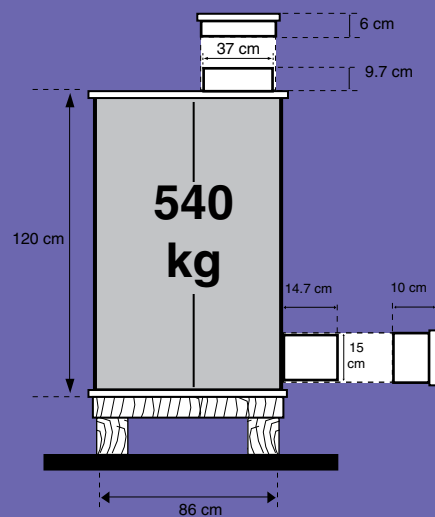

Note: If the available galvanised sheets measure only 180 cm (6 foot), add a 61 cm (2 foot) piece.

1, 1/3 sheet

MEASUREMENTS FOR 180 KG SILOS

- Cylinder One galvanised sheet
- Cylinder Lid and Bottom: diam 55-60 cm
- Bottom of Intake Throat: diam 25-30 cm
- Bottom of Seed Outlet: diam 10-15 cm
- Strip for Intake Throat: 84 x 9 cm
- Strip for Intake Throat Lid: 84 x 6 cm
- Strip for Seed Outlet: 41 x 13 cm
- Strip for Seed Outlet Lid: 42 x 9 cm

1 sheet

59 cm

MEASUREMENTS FOR 1,360 KG SILOS

Cylinder	4 galvanised sheets
Cylinder Lid and Bottom:	diam 115-120 cm
Bottom of Intake Throat:	diam 35-40 cm
Bottom of Seed Outlet:	diam 10-15 cm
Strip for Intake Throat:	123 x 11 cm
Strip for Intake Throat Lid:	123 x 7 cm
Strip for Seed Outlet:	53 x 16 cm
Strip for Seed Outlet Lid:	53 x 11 cm

MEASUREMENTS FOR 800 KG SILOS

Cylinder	3 galvanised sheets
Cylinder Lid and Bottom:	diam 85-90 cm
Bottom of Intake Throat :	diam 35-40 cm
Bottom of Seed Outlet:	diam 10-15 cm
Strip for Intake Throat:	123 x 11 cm
Strip for Intake Throat Lid:	123 x 7 cm
Strip for Seed Outlet:	53 x 16 cm
Strip for Seed Outlet Lid:	53 x 11 cm

MEASUREMENTS FOR 540 KG SILOS

Cylinder:	3 galvanised sheets
Cylinder Lid and Bottom:	diam 85-90 cm
Bottom of Intake Throat:	diam 35-40 cm
Bottom of Seed Outlet:	diam 10-15 cm
Strip for Intake Throat:	123 x 11 cm
Strip for Intake Throat Lid:	123 x 7 cm
Strip for Seed Outlet:	53 x 16 cm
Strip for Seed Outlet Lid:	53 x 11 cm