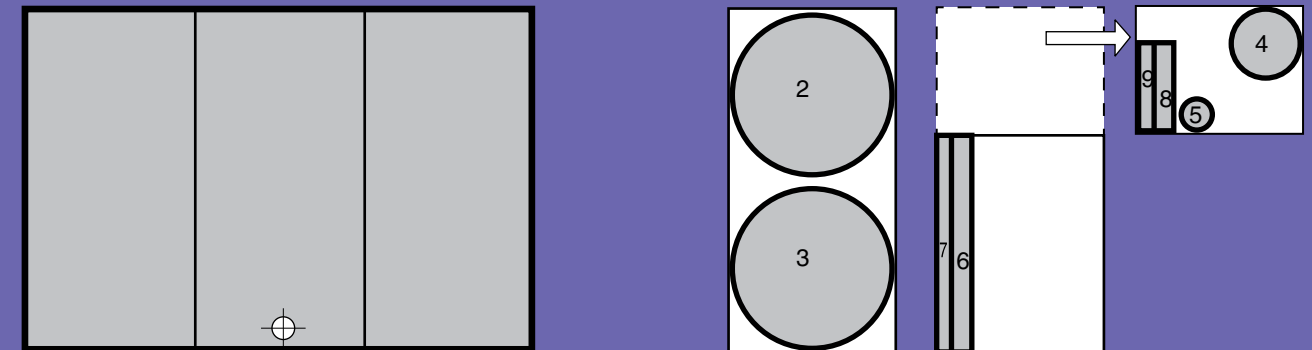

Note: If the available galvanised sheets measure only 180 cm (6 foot), add a 61 cm (2 foot) piece.

1, 1/3 sheet

MEASUREMENTS FOR 180 KG SILOS

- Cylinder One galvanised sheet
- Cylinder Lid and Bottom: diam 55-60 cm
- Bottom of Intake Throat: diam 25-30 cm
- Bottom of Seed Outlet: diam 10-15 cm
- Strip for Intake Throat: 84 x 9 cm
- Strip for Intake Throat Lid: 84 x 6 cm
- Strip for Seed Outlet: 41 x 13 cm
- Strip for Seed Outlet Lid: 42 x 9 cm

1 sheet

59 cm

MEASUREMENTS FOR 1,360 KG SILOS

Cylinder	4 galvanised sheets
Cylinder Lid and Bottom:	diam 115-120 cm
Bottom of Intake Throat:	diam 35-40 cm
Bottom of Seed Outlet:	diam 10-15 cm
Strip for Intake Throat:	123 x 11 cm
Strip for Intake Throat Lid:	123 x 7 cm
Strip for Seed Outlet:	53 x 16 cm
Strip for Seed Outlet Lid:	53 x 11 cm

MEASUREMENTS FOR 800 KG SILOS

Cylinder	3 galvanised sheets
Cylinder Lid and Bottom:	diam 85-90 cm
Bottom of Intake Throat :	diam 35-40 cm
Bottom of Seed Outlet:	diam 10-15 cm
Strip for Intake Throat:	123 x 11 cm
Strip for Intake Throat Lid:	123 x 7 cm
Strip for Seed Outlet:	53 x 16 cm
Strip for Seed Outlet Lid:	53 x 11 cm

MEASUREMENTS FOR 540 KG SILOS

Cylinder:	3 galvanised sheets
Cylinder Lid and Bottom:	diam 85-90 cm
Bottom of Intake Throat:	diam 35-40 cm
Bottom of Seed Outlet:	diam 10-15 cm
Strip for Intake Throat:	123 x 11 cm
Strip for Intake Throat Lid:	123 x 7 cm
Strip for Seed Outlet:	53 x 16 cm
Strip for Seed Outlet Lid:	53 x 11 cm