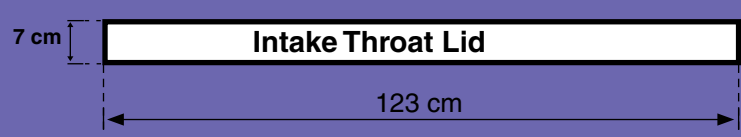

CUTTING PIECES FOR 180 KG. 360 KG. 540 KG. AND 1,360 KG

MEASUREMENTS FOR 360 KG SILOS

- Cylinder One 2,44 meter (8 feet) galvanised sheet
- Cylinder Lid and Bottom: diam 78 cm
- Bottom of Intake Throat: diam 27 cm
- Bottom of Seed Outlet: diam 14 cm
- Strip for Intake Throat: 84 x 9 cm
- Strip for Intake Throat Lid: 84 x 6 cm
- Strip for Seed Outlet: 41 x 13 cm
- Strip for Seed Outlet Lid: 42 x 9 cm

Note: If the available galvanised sheets measure only 180 cm (6 foot), add a 61 cm (2 foot) piece.

1, 1/3 sheet

MEASUREMENTS FOR 180 KG SILOS

- Cylinder One galvanised sheet
- Cylinder Lid and Bottom: diam 55-60 cm
- Bottom of Intake Throat: diam 25-30 cm
- Bottom of Seed Outlet: diam 10-15 cm
- Strip for Intake Throat: 84 x 9 cm
- Strip for Intake Throat Lid: 84 x 6 cm
- Strip for Seed Outlet: 41 x 13 cm
- Strip for Seed Outlet Lid: 42 x 9 cm

1 sheet

59 cm

MEASUREMENTS FOR 1,360 KG SILOS

Cylinder	4 galvanised sheets
Cylinder Lid and Bottom:	diam 115-120 cm
Bottom of Intake Throat:	diam 35-40 cm
Bottom of Seed Outlet:	diam 10-15 cm
Strip for Intake Throat:	123 x 11 cm
Strip for Intake Throat Lid:	123 x 7 cm
Strip for Seed Outlet:	53 x 16 cm
Strip for Seed Outlet Lid:	53 x 11 cm

MEASUREMENTS FOR 540 KG SILOS

Cylinder:	3 galvanised sheets
Cylinder Lid and Bottom:	diam 85-90 cm
Bottom of Intake Throat:	diam 35-40 cm
Bottom of Seed Outlet:	diam 10-15 cm
Strip for Intake Throat:	123 x 11 cm
Strip for Intake Throat Lid:	123 x 7 cm
Strip for Seed Outlet:	53 x 16 cm
Strip for Seed Outlet Lid:	53 x 11 cm