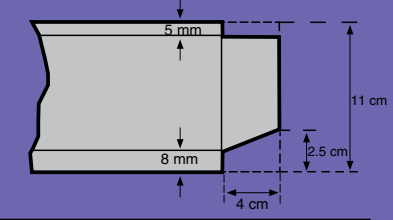

CUTTING PIECES FOR 180 KG. 360 KG. 540 KG. AND 1,360 KG

MEASUREMENTS FOR 360 KG SILOS

- Cylinder One 2,44 meter (8 feet) galvanised sheet
- Cylinder Lid and Bottom: diam 78 cm
- Bottom of Intake Throat: diam 27 cm
- Bottom of Seed Outlet: diam 14 cm
- Strip for Intake Throat: 84 x 9 cm
- Strip for Intake Throat Lid: 84 x 6 cm
- Strip for Seed Outlet: 41 x 13 cm
- Strip for Seed Outlet Lid: 42 x 9 cm

Note: If the available galvanised sheets measure only 180 cm (6 foot), add a 61 cm (2 foot) piece.

1, 1/3 sheet

MEASUREMENTS FOR 180 KG SILOS

- Cylinder One galvanised sheet
- Cylinder Lid and Bottom: diam 55-60 cm
- Bottom of Intake Throat: diam 25-30 cm
- Bottom of Seed Outlet: diam 10-15 cm
- Strip for Intake Throat: 84 x 9 cm
- Strip for Intake Throat Lid: 84 x 6 cm
- Strip for Seed Outlet: 41 x 13 cm
- Strip for Seed Outlet Lid: 42 x 9 cm

1 sheet

59 cm

MEASUREMENTS FOR 1,360 KG SILOS

Cylinder	4 galvanised sheets
Cylinder Lid and Bottom:	diam 115-120 cm
Bottom of Intake Throat:	diam 35-40 cm
Bottom of Seed Outlet:	diam 10-15 cm
Strip for Intake Throat:	123 x 11 cm
Strip for Intake Throat Lid:	123 x 7 cm
Strip for Seed Outlet:	53 x 16 cm
Strip for Seed Outlet Lid:	53 x 11 cm

MEASUREMENTS FOR 540 KG SILOS

Cylinder:	3 galvanised sheets
Cylinder Lid and Bottom:	diam 85-90 cm
Bottom of Intake Throat:	diam 35-40 cm
Bottom of Seed Outlet:	diam 10-15 cm
Strip for Intake Throat:	123 x 11 cm
Strip for Intake Throat Lid:	123 x 7 cm
Strip for Seed Outlet:	53 x 16 cm
Strip for Seed Outlet Lid:	53 x 11 cm