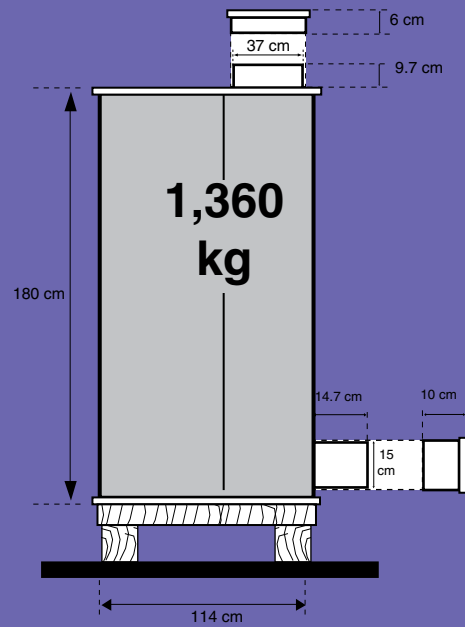

Note: If the available galvanised sheets measure only 180 cm (6 foot), add a 61 cm (2 foot) piece.

1, 1/3 sheet

MEASUREMENTS FOR 180 KG SILOS

- Cylinder One galvanised sheet
- Cylinder Lid and Bottom: diam 55-60 cm
- Bottom of Intake Throat: diam 25-30 cm
- Bottom of Seed Outlet: diam 10-15 cm
- Strip for Intake Throat: 84 x 9 cm
- Strip for Intake Throat Lid: 84 x 6 cm
- Strip for Seed Outlet: 41 x 13 cm
- Strip for Seed Outlet Lid: 42 x 9 cm

1 sheet

59 cm

MEASUREMENTS FOR 1,360 KG SILOS

Cylinder	4 galvanised sheets
Cylinder Lid and Bottom:	diam 115-120 cm
Bottom of Intake Throat:	diam 35-40 cm
Bottom of Seed Outlet:	diam 10-15 cm
Strip for Intake Throat:	123 x 11 cm
Strip for Intake Throat Lid:	123 x 7 cm
Strip for Seed Outlet:	53 x 16 cm
Strip for Seed Outlet Lid:	53 x 11 cm

MEASUREMENTS FOR 800 KG SILOS

Cylinder	3 galvanised sheets
Cylinder Lid and Bottom:	diam 85-90 cm
Bottom of Intake Throat :	diam 35-40 cm
Bottom of Seed Outlet:	diam 10-15 cm
Strip for Intake Throat:	123 x 11 cm
Strip for Intake Throat Lid:	123 x 7 cm
Strip for Seed Outlet:	53 x 16 cm
Strip for Seed Outlet Lid:	53 x 11 cm

MEASUREMENTS FOR 540 KG SILOS

Cylinder:	3 galvanised sheets
Cylinder Lid and Bottom:	diam 85-90 cm
Bottom of Intake Throat:	diam 35-40 cm
Bottom of Seed Outlet:	diam 10-15 cm
Strip for Intake Throat:	123 x 11 cm
Strip for Intake Throat Lid:	123 x 7 cm
Strip for Seed Outlet:	53 x 16 cm
Strip for Seed Outlet Lid:	53 x 11 cm