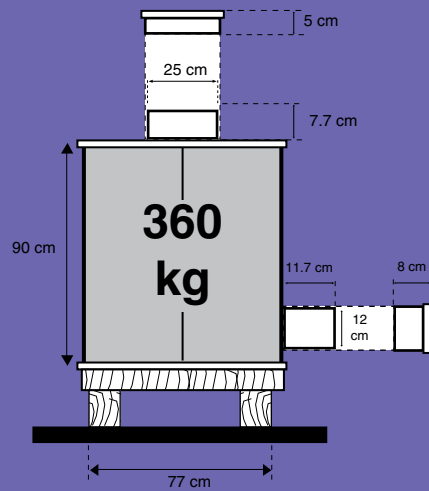

CUTTING PIECES FOR 180 KG. 360 KG. 540 KG. AND 1,360 KG

MEASUREMENTS FOR 360 KG SILOS

- Cylinder One 2,44 meter (8 feet) galvanised sheet
- Cylinder Lid and Bottom: diam 78 cm
- Bottom of Intake Throat: diam 27 cm
- Bottom of Seed Outlet: diam 14 cm
- Strip for Intake Throat: 84 x 9 cm
- Strip for Intake Throat Lid: 84 x 6 cm
- Strip for Seed Outlet: 41 x 13 cm
- Strip for Seed Outlet Lid: 42 x 9 cm

Note: If the available galvanised sheets measure only 180 cm (6 foot), add a 61 cm (2 foot) piece.

1, 1/3 sheet

MEASUREMENTS FOR 180 KG SILOS

- Cylinder One galvanised sheet
- Cylinder Lid and Bottom: diam 55-60 cm
- Bottom of Intake Throat: diam 25-30 cm
- Bottom of Seed Outlet: diam 10-15 cm
- Strip for Intake Throat: 84 x 9 cm
- Strip for Intake Throat Lid: 84 x 6 cm
- Strip for Seed Outlet: 41 x 13 cm
- Strip for Seed Outlet Lid: 42 x 9 cm

1 sheet

59 cm

MEASUREMENTS FOR 1,360 KG SILOS

Cylinder	4 galvanised sheets
Cylinder Lid and Bottom:	diam 115-120 cm
Bottom of Intake Throat:	diam 35-40 cm
Bottom of Seed Outlet:	diam 10-15 cm
Strip for Intake Throat:	123 x 11 cm
Strip for Intake Throat Lid:	123 x 7 cm
Strip for Seed Outlet:	53 x 16 cm
Strip for Seed Outlet Lid:	53 x 11 cm

MEASUREMENTS FOR 540 KG SILOS

Cylinder:	3 galvanised sheets
Cylinder Lid and Bottom:	diam 85-90 cm
Bottom of Intake Throat:	diam 35-40 cm
Bottom of Seed Outlet:	diam 10-15 cm
Strip for Intake Throat:	123 x 11 cm
Strip for Intake Throat Lid:	123 x 7 cm
Strip for Seed Outlet:	53 x 16 cm
Strip for Seed Outlet Lid:	53 x 11 cm