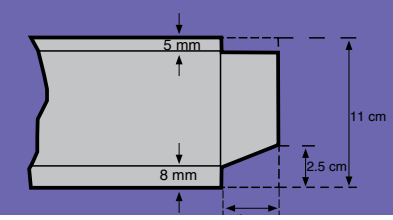

CUTTING PIECES FOR 180 KG. 360 KG. 540 KG. AND 1,360 KG

MEASUREMENTS FOR 360 KG SILOS

- Cylinder One 2,44 meter (8 feet) galvanised sheet
- Cylinder Lid and Bottom: diam 78 cm
- Bottom of Intake Throat: diam 27 cm
- Bottom of Seed Outlet: diam 14 cm
- Strip for Intake Throat: 84 x 9 cm
- Strip for Intake Throat Lid: 84 x 6 cm
- Strip for Seed Outlet: 41 x 13 cm
- Strip for Seed Outlet Lid: 42 x 9 cm

Note: If the available galvanised sheets measure only 180 cm (6 foot), add a 61 cm (2 foot) piece.

1, 1/3 sheet

MEASUREMENTS FOR 180 KG SILOS

- Cylinder One galvanised sheet
- Cylinder Lid and Bottom: diam 55-60 cm
- Bottom of Intake Throat: diam 25-30 cm
- Bottom of Seed Outlet: diam 10-15 cm
- Strip for Intake Throat: 84 x 9 cm
- Strip for Intake Throat Lid: 84 x 6 cm
- Strip for Seed Outlet: 41 x 13 cm
- Strip for Seed Outlet Lid: 42 x 9 cm

1 sheet

59 cm

MEASUREMENTS FOR 1,360 KG SILOS

Cylinder	4 galvanised sheets
Cylinder Lid and Bottom:	diam 115-120 cm
Bottom of Intake Throat:	diam 35-40 cm
Bottom of Seed Outlet:	diam 10-15 cm
Strip for Intake Throat:	123 x 11 cm
Strip for Intake Throat Lid:	123 x 7 cm
Strip for Seed Outlet:	53 x 16 cm
Strip for Seed Outlet Lid:	53 x 11 cm

MEASUREMENTS FOR 540 KG SILOS

Cylinder:	3 galvanised sheets
Cylinder Lid and Bottom:	diam 85-90 cm
Bottom of Intake Throat:	diam 35-40 cm
Bottom of Seed Outlet:	diam 10-15 cm
Strip for Intake Throat:	123 x 11 cm
Strip for Intake Throat Lid:	123 x 7 cm
Strip for Seed Outlet:	53 x 16 cm
Strip for Seed Outlet Lid:	53 x 11 cm