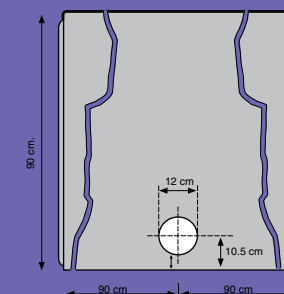

Note: If the available galvanised sheets measure only 180 cm (6 foot), add a 61 cm (2 foot) piece.

1, 1/3 sheet

MEASUREMENTS FOR 180 KG SILOS

- Cylinder One galvanised sheet
- Cylinder Lid and Bottom: diam 55-60 cm
- Bottom of Intake Throat: diam 25-30 cm
- Bottom of Seed Outlet: diam 10-15 cm
- Strip for Intake Throat: 84 x 9 cm
- Strip for Intake Throat Lid: 84 x 6 cm
- Strip for Seed Outlet: 41 x 13 cm
- Strip for Seed Outlet Lid: 42 x 9 cm

1 sheet

59 cm

MEASUREMENTS FOR 1,360 KG SILOS

Cylinder	4 galvanised sheets
Cylinder Lid and Bottom:	diam 115-120 cm
Bottom of Intake Throat:	diam 35-40 cm
Bottom of Seed Outlet:	diam 10-15 cm
Strip for Intake Throat:	123 x 11 cm
Strip for Intake Throat Lid:	123 x 7 cm
Strip for Seed Outlet:	53 x 16 cm
Strip for Seed Outlet Lid:	53 x 11 cm

MEASUREMENTS FOR 800 KG SILOS

Cylinder	3 galvanised sheets
Cylinder Lid and Bottom:	diam 85-90 cm
Bottom of Intake Throat :	diam 35-40 cm
Bottom of Seed Outlet:	diam 10-15 cm
Strip for Intake Throat:	123 x 11 cm
Strip for Intake Throat Lid:	123 x 7 cm
Strip for Seed Outlet:	53 x 16 cm
Strip for Seed Outlet Lid:	53 x 11 cm

MEASUREMENTS FOR 540 KG SILOS

Cylinder:	3 galvanised sheets
Cylinder Lid and Bottom:	diam 85-90 cm
Bottom of Intake Throat:	diam 35-40 cm
Bottom of Seed Outlet:	diam 10-15 cm
Strip for Intake Throat:	123 x 11 cm
Strip for Intake Throat Lid:	123 x 7 cm
Strip for Seed Outlet:	53 x 16 cm
Strip for Seed Outlet Lid:	53 x 11 cm