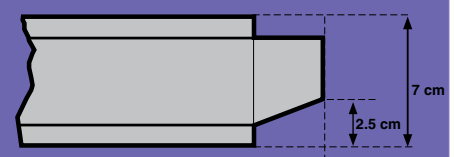

CUTTING PIECES FOR 180 KG. 360 KG. 540 KG. AND 1,360 KG

MEASUREMENTS FOR 360 KG SILOS

- Cylinder One 2,44 meter (8 feet) galvanised sheet
- Cylinder Lid and Bottom: diam 78 cm
- Bottom of Intake Throat: diam 27 cm
- Bottom of Seed Outlet: diam 14 cm
- Strip for Intake Throat: 84 x 9 cm
- Strip for Intake Throat Lid: 84 x 6 cm
- Strip for Seed Outlet: 41 x 13 cm
- Strip for Seed Outlet Lid: 42 x 9 cm

Note: If the available galvanised sheets measure only 180 cm (6 foot), add a 61 cm (2 foot) piece.

1, 1/3 sheet

MEASUREMENTS FOR 180 KG SILOS

- Cylinder One galvanised sheet
- Cylinder Lid and Bottom: diam 55-60 cm
- Bottom of Intake Throat: diam 25-30 cm
- Bottom of Seed Outlet: diam 10-15 cm
- Strip for Intake Throat: 84 x 9 cm
- Strip for Intake Throat Lid: 84 x 6 cm
- Strip for Seed Outlet: 41 x 13 cm
- Strip for Seed Outlet Lid: 42 x 9 cm

1 sheet

59 cm

MEASUREMENTS FOR 1,360 KG SILOS

Cylinder	4 galvanised sheets
Cylinder Lid and Bottom:	diam 115-120 cm
Bottom of Intake Throat:	diam 35-40 cm
Bottom of Seed Outlet:	diam 10-15 cm
Strip for Intake Throat:	123 x 11 cm
Strip for Intake Throat Lid:	123 x 7 cm
Strip for Seed Outlet:	53 x 16 cm
Strip for Seed Outlet Lid:	53 x 11 cm

MEASUREMENTS FOR 540 KG SILOS

Cylinder:	3 galvanised sheets
Cylinder Lid and Bottom:	diam 85-90 cm
Bottom of Intake Throat:	diam 35-40 cm
Bottom of Seed Outlet:	diam 10-15 cm
Strip for Intake Throat:	123 x 11 cm
Strip for Intake Throat Lid:	123 x 7 cm
Strip for Seed Outlet:	53 x 16 cm
Strip for Seed Outlet Lid:	53 x 11 cm