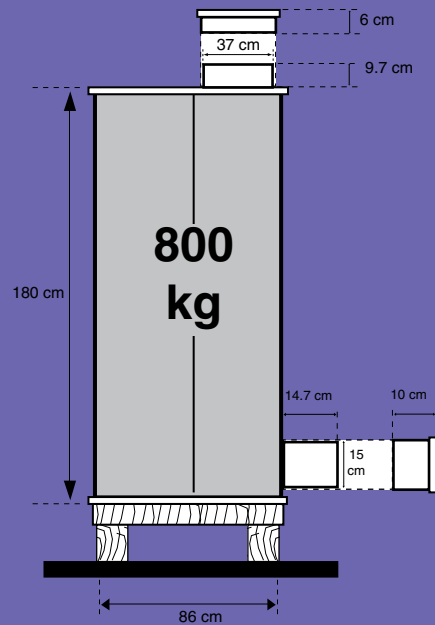

Note: If the available galvanised sheets measure only 180 cm (6 foot), add a 61 cm (2 foot) piece.

1, 1/3 sheet

MEASUREMENTS FOR 180 KG SILOS

- Cylinder One galvanised sheet
- Cylinder Lid and Bottom: diam 55-60 cm
- Bottom of Intake Throat: diam 25-30 cm
- Bottom of Seed Outlet: diam 10-15 cm
- Strip for Intake Throat: 84 x 9 cm
- Strip for Intake Throat Lid: 84 x 6 cm
- Strip for Seed Outlet: 41 x 13 cm
- Strip for Seed Outlet Lid: 42 x 9 cm

1 sheet

59 cm

MEASUREMENTS FOR 1,360 KG SILOS

Cylinder	4 galvanised sheets
Cylinder Lid and Bottom:	diam 115-120 cm
Bottom of Intake Throat:	diam 35-40 cm
Bottom of Seed Outlet:	diam 10-15 cm
Strip for Intake Throat:	123 x 11 cm
Strip for Intake Throat Lid:	123 x 7 cm
Strip for Seed Outlet:	53 x 16 cm
Strip for Seed Outlet Lid:	53 x 11 cm

MEASUREMENTS FOR 800 KG SILOS

Cylinder	3 galvanised sheets
Cylinder Lid and Bottom:	diam 85-90 cm
Bottom of Intake Throat :	diam 35-40 cm
Bottom of Seed Outlet:	diam 10-15 cm
Strip for Intake Throat:	123 x 11 cm
Strip for Intake Throat Lid:	123 x 7 cm
Strip for Seed Outlet:	53 x 16 cm
Strip for Seed Outlet Lid:	53 x 11 cm

MEASUREMENTS FOR 540 KG SILOS

Cylinder:	3 galvanised sheets
Cylinder Lid and Bottom:	diam 85-90 cm
Bottom of Intake Throat:	diam 35-40 cm
Bottom of Seed Outlet:	diam 10-15 cm
Strip for Intake Throat:	123 x 11 cm
Strip for Intake Throat Lid:	123 x 7 cm
Strip for Seed Outlet:	53 x 16 cm
Strip for Seed Outlet Lid:	53 x 11 cm